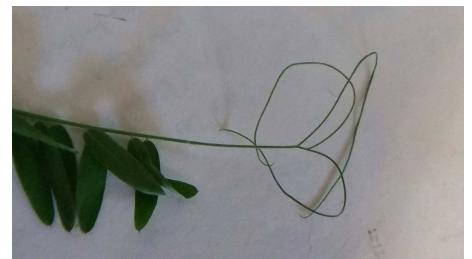

Vicia cracca (bird vetch, cow vetch)

Family: Fabaceae

Dissection: Sundance Visser 6.30.18

Habitat (Campbell Creek Trail,
Anchorage)

Adaxial Leaf (pinnately compound,
alternate)

Abaxial Leaf

Terminal leaflet (tendrils)

Inflorescence & Flowers

Standard, wing petals & calyx

Fused petals
Stamen (10), single filament &
fused filaments
Style